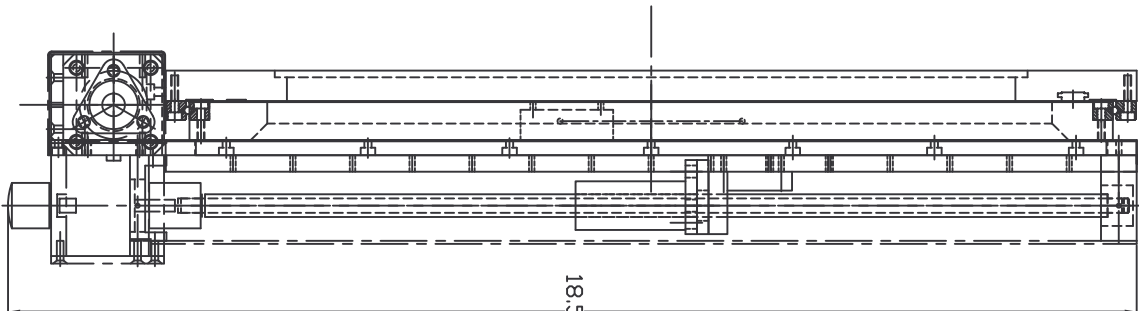

17,935  
REF

16,000

12,000  
OPENING

1,665

12,000  
OPENING

16,447

18,802

3,495

18,596

<b>UNLESS OTHERWISE SPECIFIED</b> DIMENSIONS ARE IN INCHES TOLERANCES ARE AS SHOWN	
FINISH: ALL SURFACES UNLESS OTHERWISE SPECIFIED	MATERIAL: ALL PARTS UNLESS OTHERWISE SPECIFIED
TITLE: <b>ASSY, 12' x 12' Lead Screw STG</b>	SIZE: PART RESERVE 60#-STLCC001
DATE: 11/11/99	REV: A