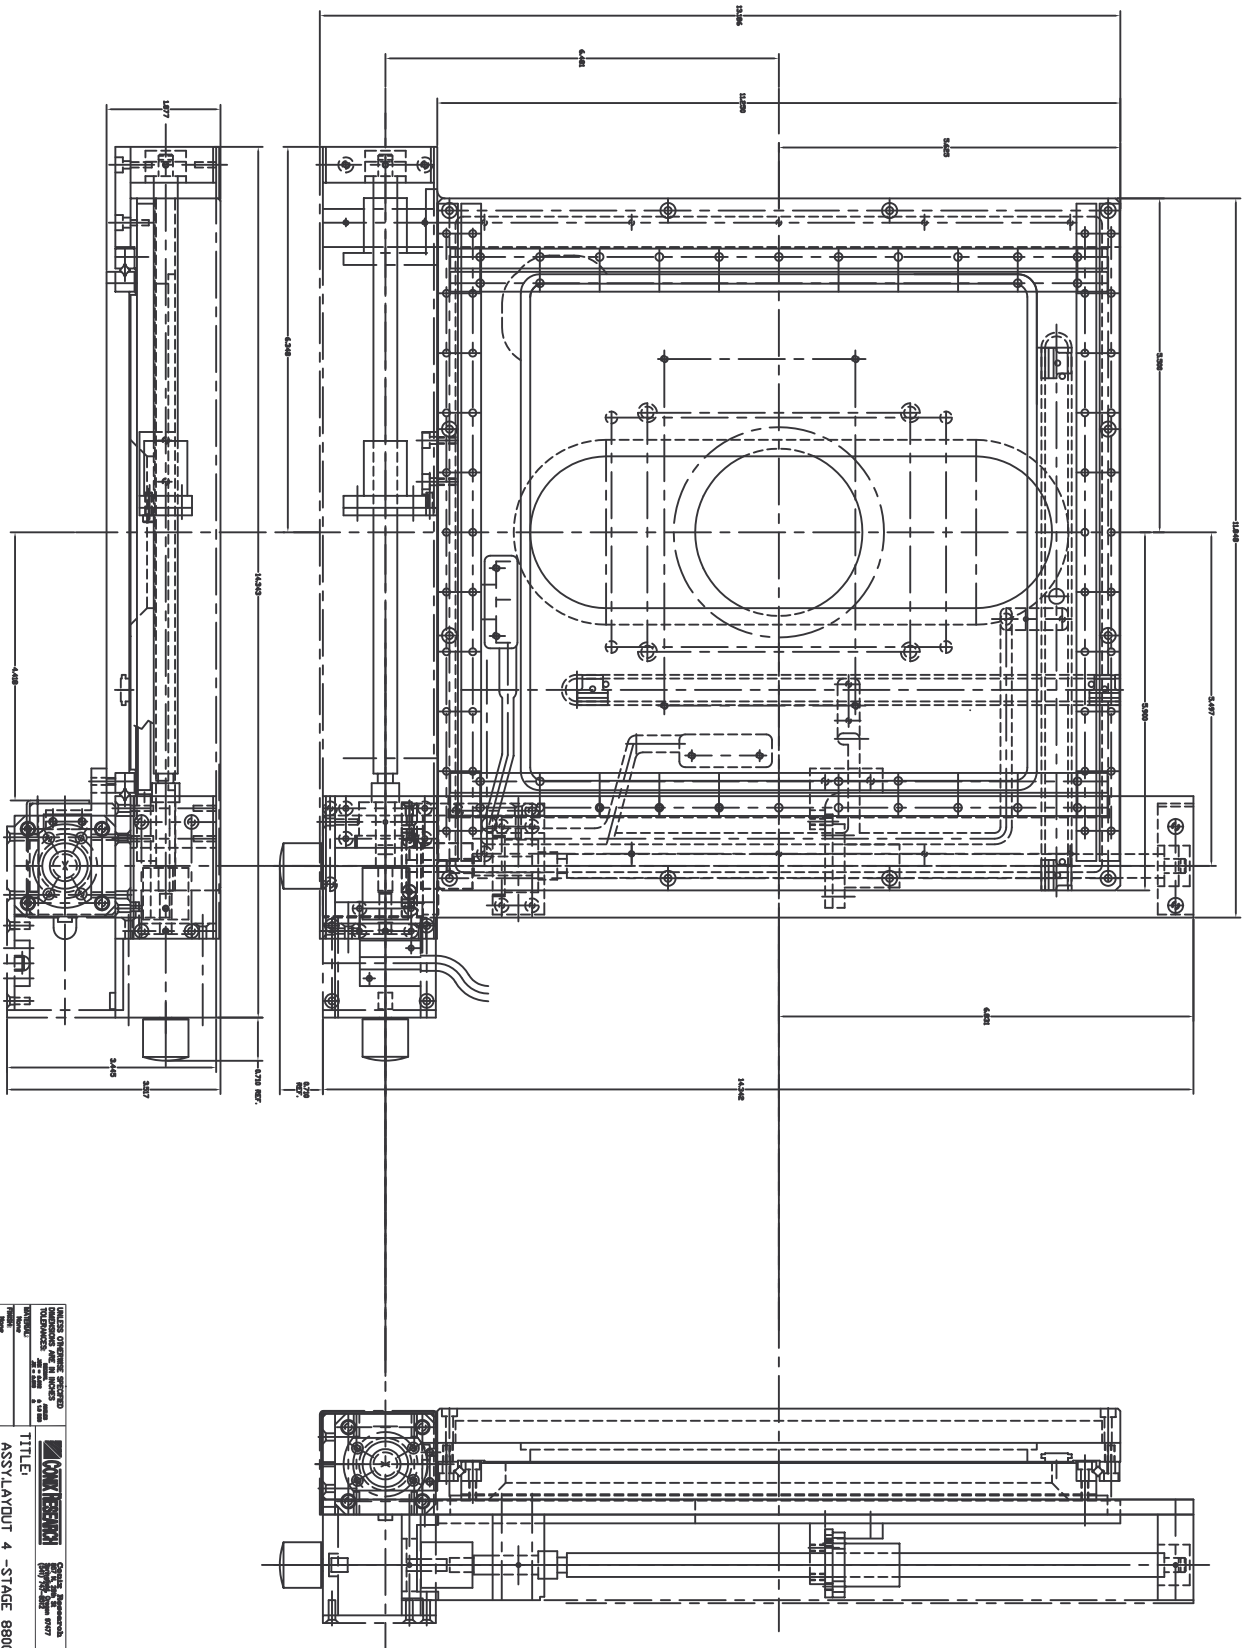

ASSY. TO BE UPDATED TO REV'D' (TOP, MIDDLE & BOTTOM PLATES CHANGED)

UNLESS OTHERWISE SPECIFIED DIMENSIONS ARE IN INCHES DECIMALS ARE TO BE ROUNDED UP TO THE NEXT HIGHER DECIMAL UNLESS OTHERWISE SPECIFIED DIMENSIONS ARE TO BE ROUNDED TO THE NEXT HIGHER DECIMAL UNLESS OTHERWISE SPECIFIED DIMENSIONS ARE TO BE ROUNDED TO THE NEXT HIGHER DECIMAL			TITLE: ASSY LAYOUT 4 - STAGE 8800 BS
PART REFERENCE: B04-ST1888001	SIZE: D	DATE: 11/11/08	REV: C